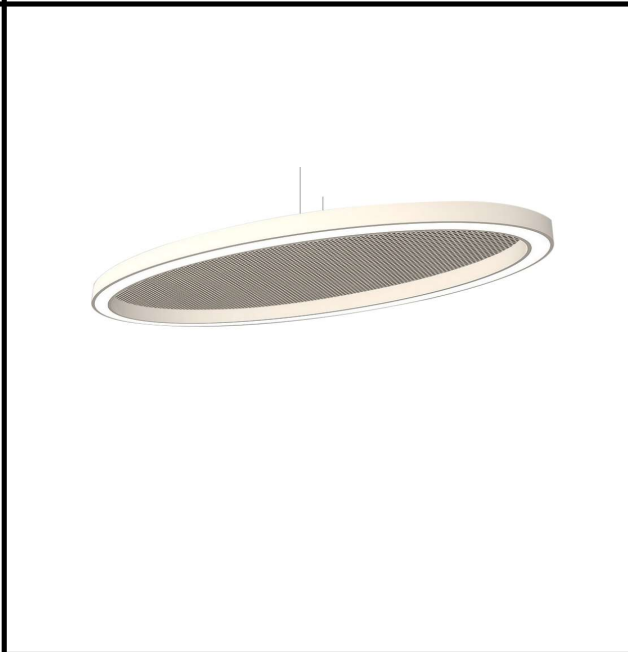

Sovitron Interior Pvt.Ltd.

<b>Model Name</b>	Jetta Ring Oval Acoustic Pendant /DLARJOADPD-35
<b>Description</b>	Architectural Light

Technical description	Image
-----------------------	-------

<b>Dimension</b>	Custom dimension H=60/90/95mm
<b>Frame</b>	Aluminium
<b>Color Tempertaure</b>	4000K
<b>Power</b>	35W
<b>Total Luminous Flux</b>	2800 lm
<b>Efficacy</b>	80 lm/W
<b>IP rating</b>	50
<b>Color Rendering</b>	≥80
<b>Mounting</b>	Pendant
<b>Optics</b>	White Opal Diffuser + Acoustic
<b>Dimming</b>	NON-Dimmable
<b>Operating Voltage</b>	220-240 VAC
<b>Standard Lifetime</b>	L70 minimum at 50,000 burning hours