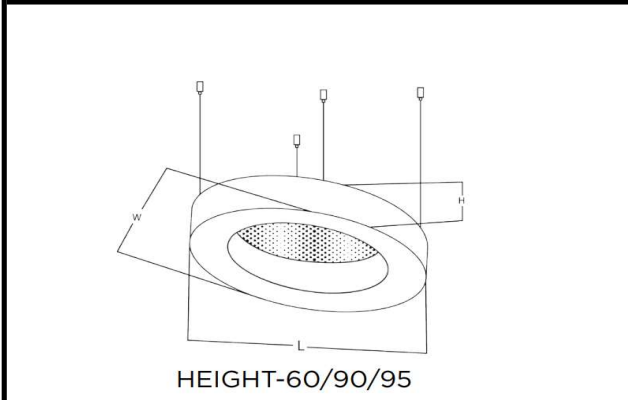

Sovitron Interior Pvt.Ltd.

<b>Model Name</b>	Jetta Ring Oval Acoustic Pendant /DLARJOADPD-35
<b>Description</b>	Architectural Light

Technical description	Image
-----------------------	-------

<b>Dimension</b>	Custom dimension H=60/90/95mm
<b>Frame</b>	Aluminium
<b>Color Tempertaure</b>	4000K
<b>Power</b>	35W
<b>Total Luminous Flux</b>	2800 lm
<b>Efficacy</b>	80 lm/W
<b>IP rating</b>	50
<b>Color Rendering</b>	≥80
<b>Mounting</b>	Pendant
<b>Optics</b>	White Opal Diffuser + Acoustic
<b>Dimming</b>	NON-Dimmable
<b>Operating Voltage</b>	220-240 VAC
<b>Standard Lifetime</b>	L70 minimum at 50,000 burning hours

**Dimension diagram**

**Remarks:-**

Custom dimension, coating and installation available upon request

**Address: Plot #7 Saroorpur-Nangla Industrial Area,Ballabgharh-Sohna Road,Faridabad-121005**  
**Email: info@sovitron.com**